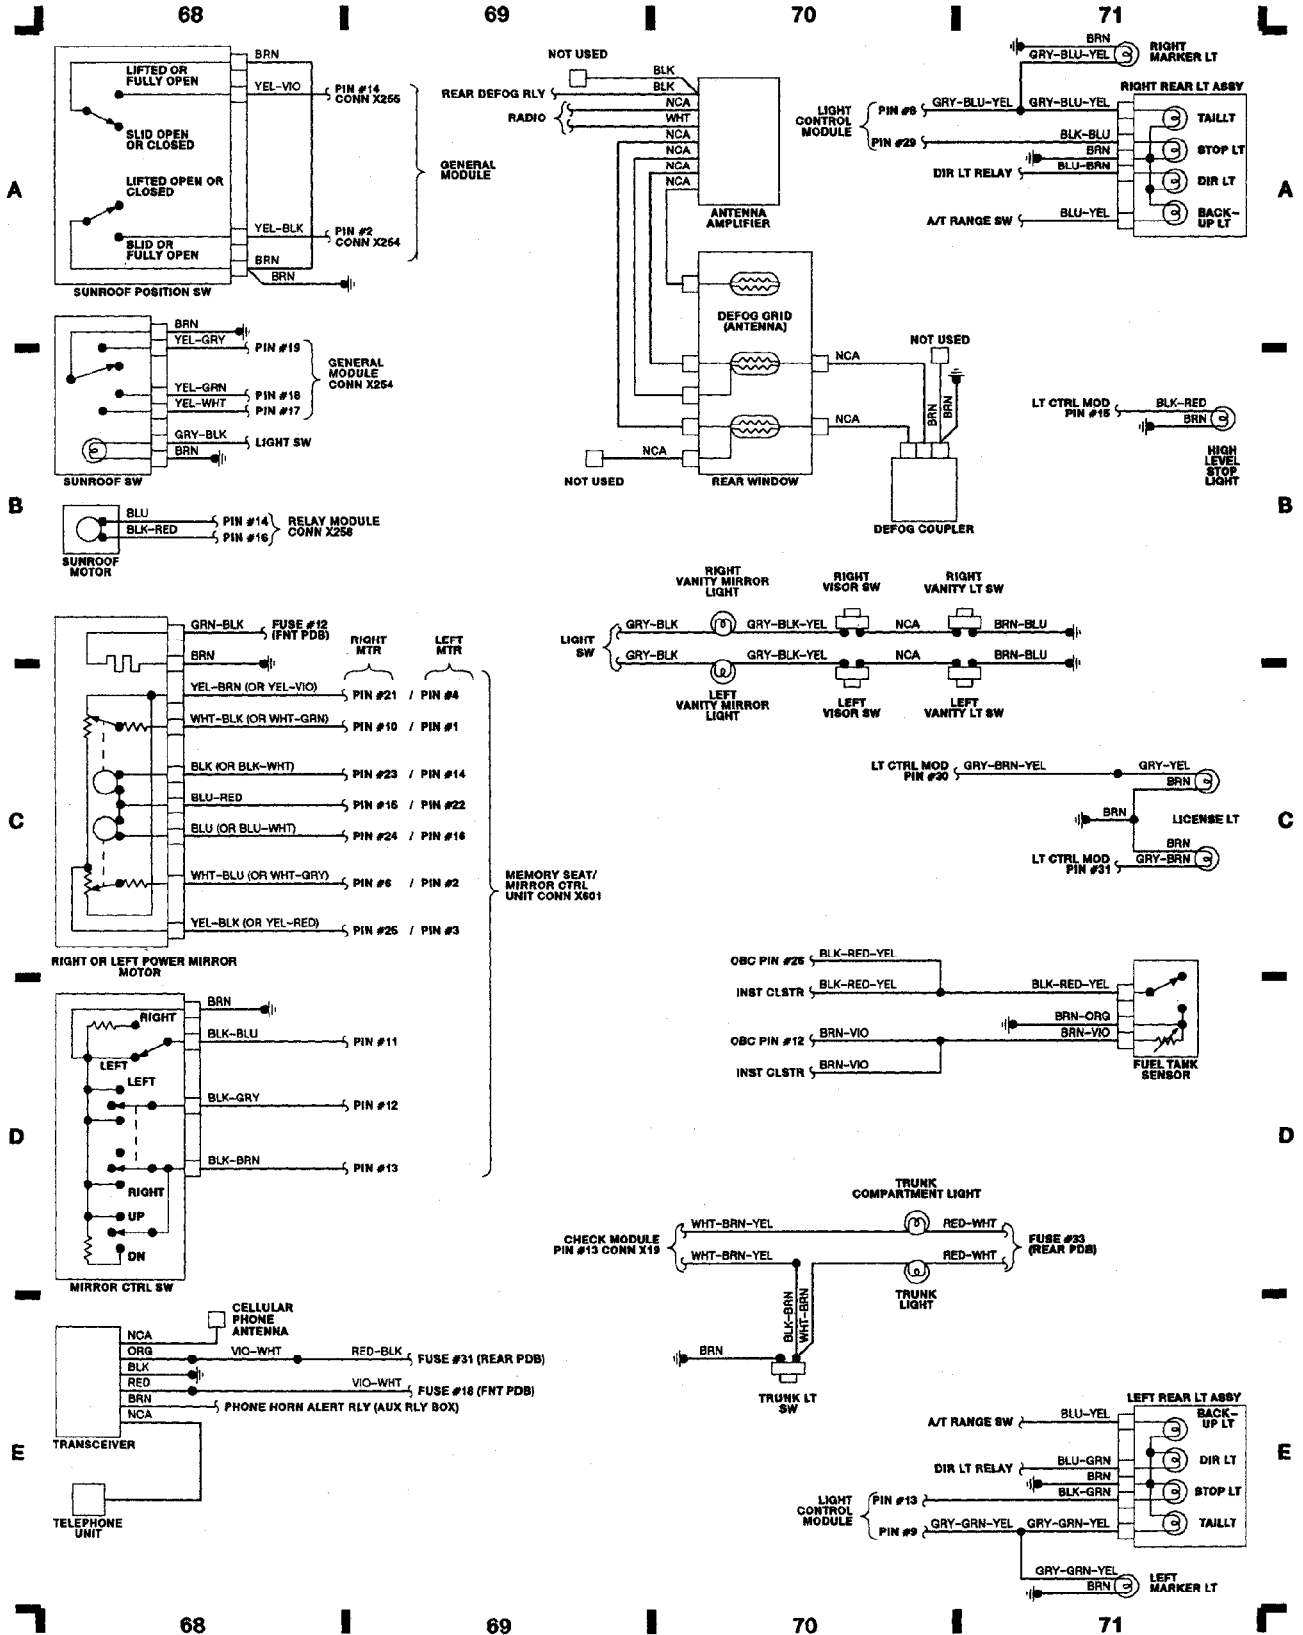

WIRING DIAGRAMS

Fig. 18: Rear Compartment & Accessories (Cont.)

1988 BMW 735i

For DIAKOM-AUTO <http://www.diakom.ru> Taganrog support@diakom.ru (8634)315187

Copyright © 1998 Mitchell Repair Information Company, LLC

Friday, November 03, 2000 05:04PM

68

69

70

71